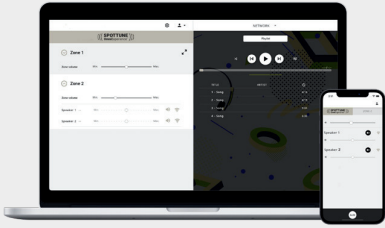

## Sub

Elevate your space with a wireless bass

Calculate your project needs,  
installation time and  
estimated cost:

# Spottune Cloud

Manage each of your store locations across countries from one centralised platform. The Spottune Cloud system allows for complete flexibility, usability and scalability. Regardless of your location, you can manage and synchronise music in all your stores in just a few clicks.